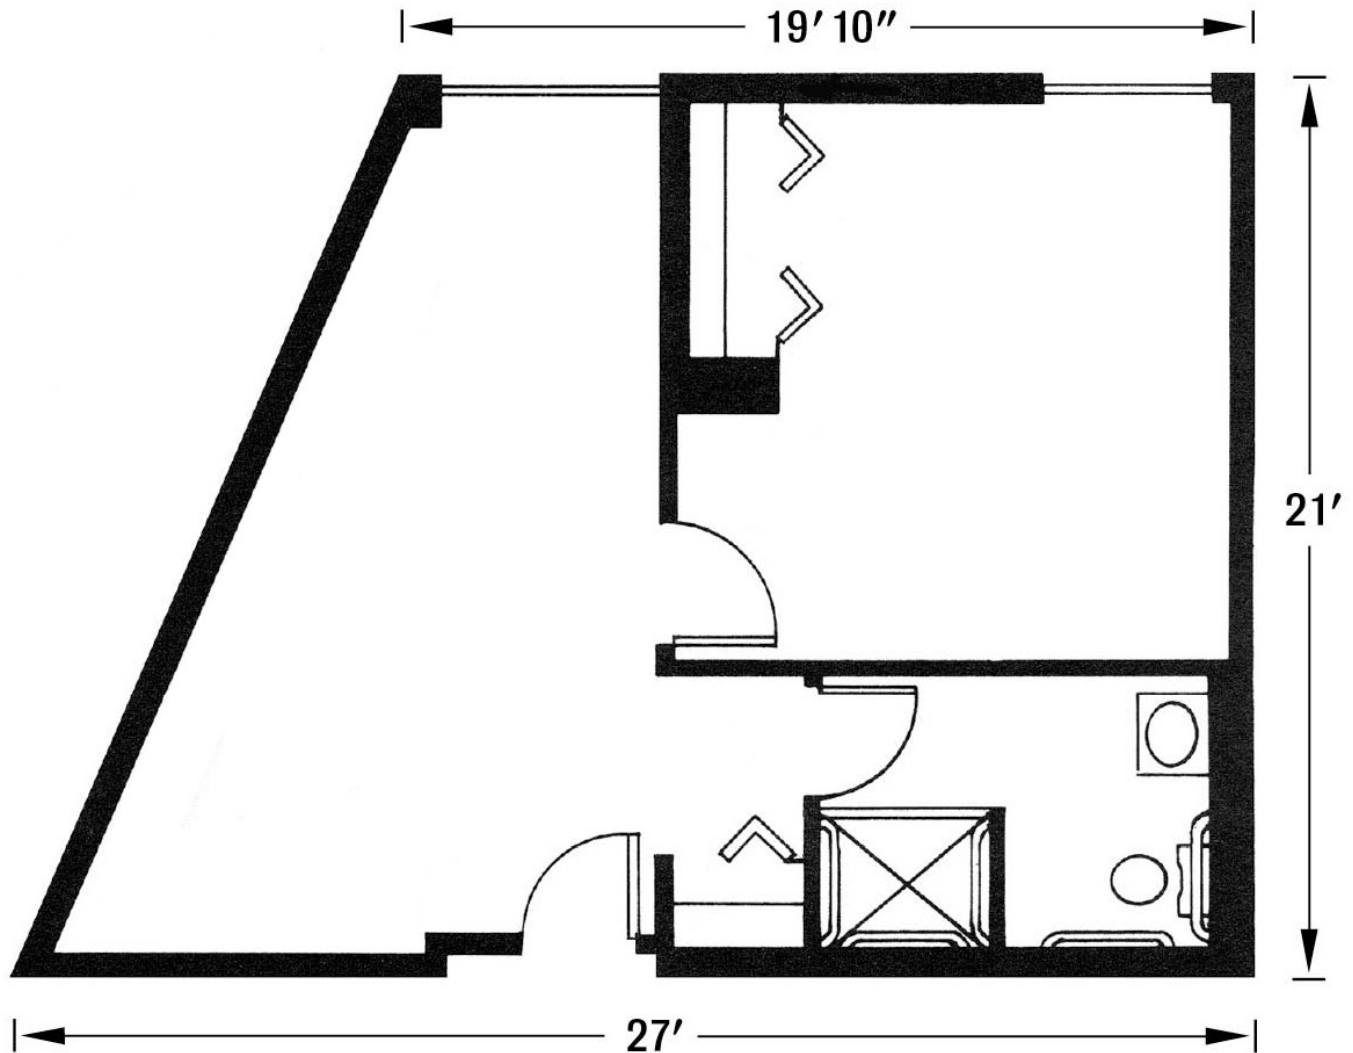

# The Sycamore {One Bedroom Deluxe Apartment}

Shown Without Furniture, Approximately 567 Square Feet

703.834.9800  
www.TallOaksAL.com  
12052 N Shore Drive  
Reston, VA 20190

**Tall Oaks**  
ASSISTED  LIVING  
RISING TO NEW HEIGHTS

# The Spruce {One Bedroom Apartment}

Shown With Furniture, Approximately 491 Square Feet

Also available with kitchenette.

703.834.9800  
www.TallOaksAL.com  
12052 N Shore Drive  
Reston, VA 20190

**Tall Oaks**  
ASSISTED LIVING  
RISING TO NEW HEIGHTS

# The Spruce {One Bedroom Apartment}

Shown Without Furniture, Approximately 491 Square Feet

**Also available with kitchenette.**

703.834.9800  
www.TallOaksAL.com  
12052 N Shore Drive  
Reston, VA 20190