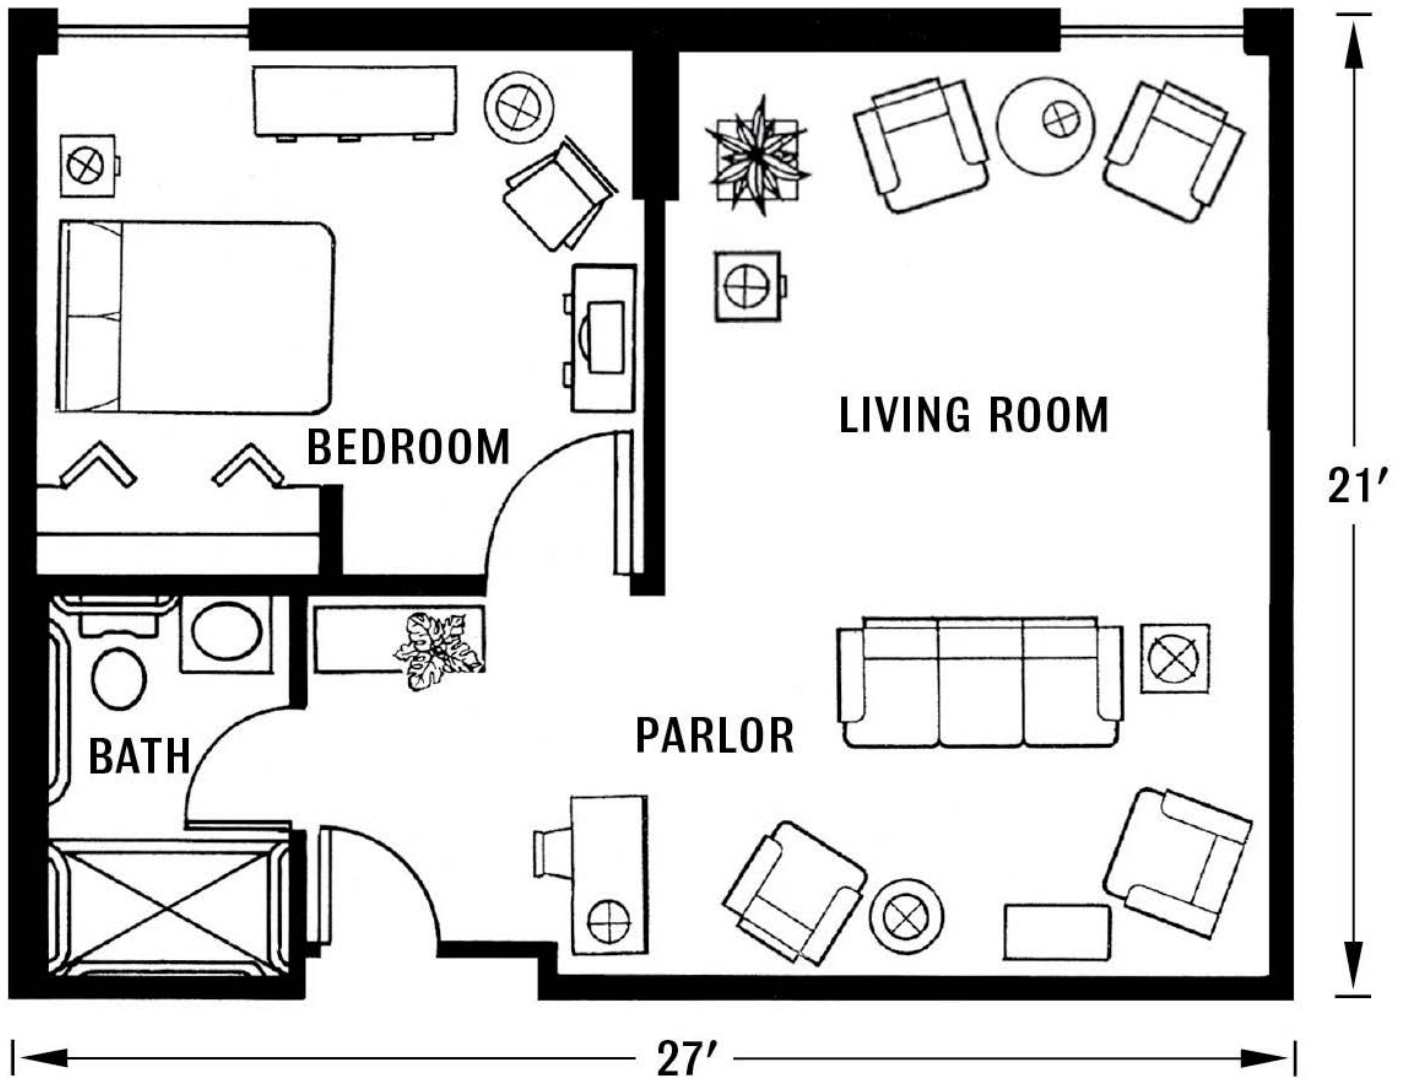

# The Sycamore {One Bedroom Deluxe Apartment}

Shown With Furniture and Kitchenette, Approximately 567 Square Feet

703.834.9800  
www.TallOaksAL.com  
12052 N Shore Drive  
Reston, VA 20190

**Tall Oaks**  
ASSISTED  LIVING  
RISING TO NEW HEIGHTS

# The Sycamore {One Bedroom Deluxe Apartment}

Shown Without Furniture and With Kitchenette,  
Approximately 567 Square Feet

703.834.9800  
[www.TallOaksAL.com](http://www.TallOaksAL.com)  
12052 N Shore Drive  
Reston, VA 20190

# The Sycamore {One Bedroom Deluxe Apartment}

Shown With Furniture, Approximately 567 Square Feet

703.834.9800  
www.TallOaksAL.com  
12052 N Shore Drive  
Reston, VA 20190

**Tall Oaks**  
ASSISTED  LIVING  
RISING TO NEW HEIGHTS