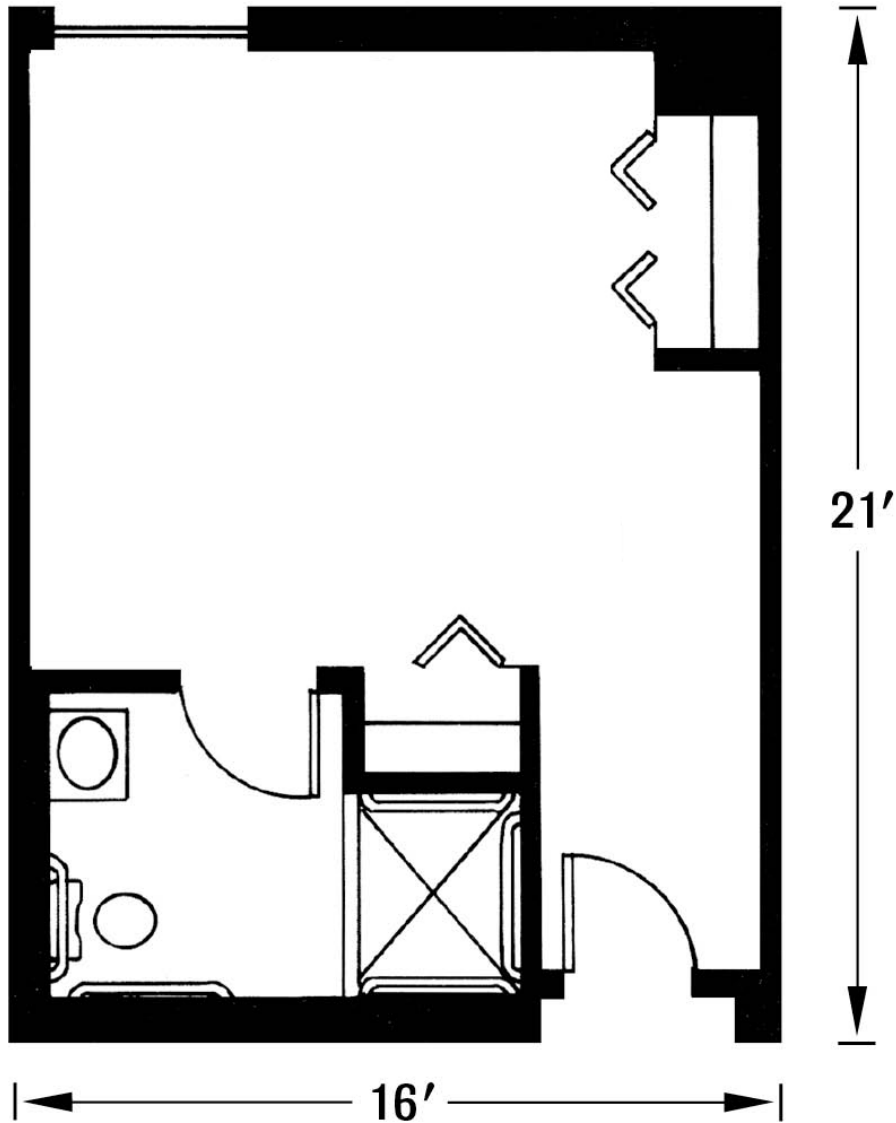

# The Oak {Studio Apartment}

Shown With Furniture, Approximately 336 Square Feet

703.834.9800  
www.TallOaksAL.com  
12052 N Shore Drive  
Reston, VA 20190

**Tall Oaks**  
ASSISTED  LIVING  
RISING TO NEW HEIGHTS

# The Oak {Studio Apartment}

Shown Without Furniture, Approximately 336 Square Feet

703.834.9800  
www.TallOaksAL.com  
12052 N Shore Drive  
Reston, VA 20190

**Tall Oaks**  
ASSISTED  LIVING  
RISING TO NEW HEIGHTS

# The Magnolia {Studio Apartment}

Shown With Furniture, Approximately 283 Square Feet

703.834.9800  
www.TallOaksAL.com  
12052 N Shore Drive  
Reston, VA 20190

**Tall Oaks**  
ASSISTED  LIVING  
RISING TO NEW HEIGHTS

# The Magnolia {Studio Apartment}

Shown Without Furniture, Approximately 283 Square Feet

703.834.9800  
www.TallOaksAL.com  
12052 N Shore Drive  
Reston, VA 20190

**Tall Oaks**  
ASSISTED LIVING  
RISING TO NEW HEIGHTS