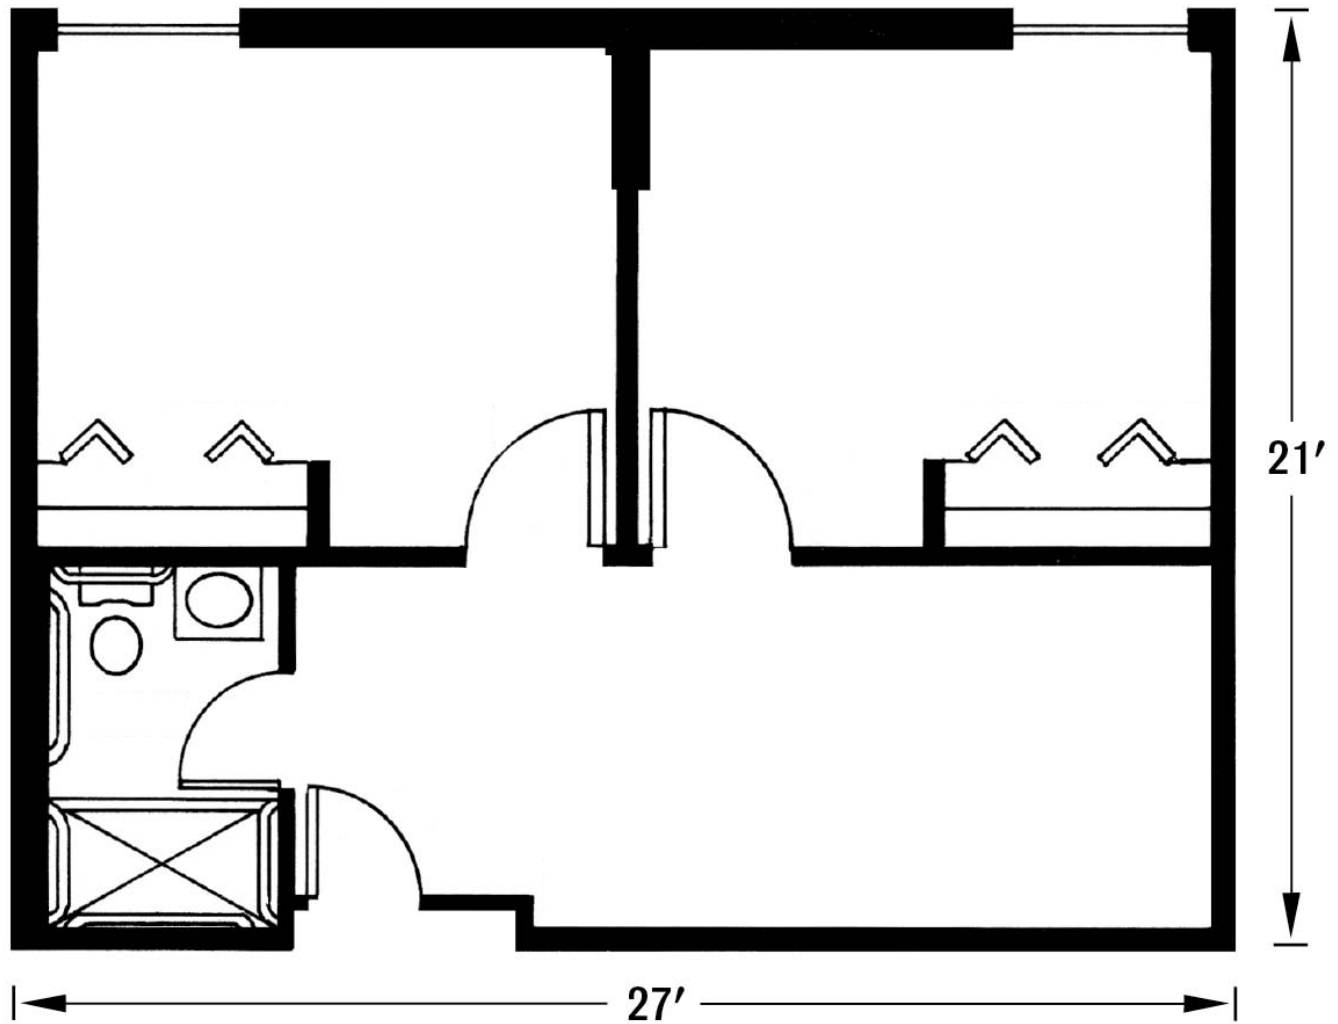

# The Cottonwood {Companion Two Bedroom}

Shown With Furniture, Approximately 567 Square Feet

703.834.9800  
www.TallOaksAL.com  
12052 N Shore Drive  
Reston, VA 20190

**Tall Oaks**  
ASSISTED LIVING  
RISING TO NEW HEIGHTS

# The Cottonwood {Companion Two Bedroom}

Shown Without Furniture, Approximately 567 Square Feet

703.834.9800  
www.TallOaksAL.com  
12052 N Shore Drive  
Reston, VA 20190

**Tall Oaks**  
ASSISTED LIVING  
RISING TO NEW HEIGHTS