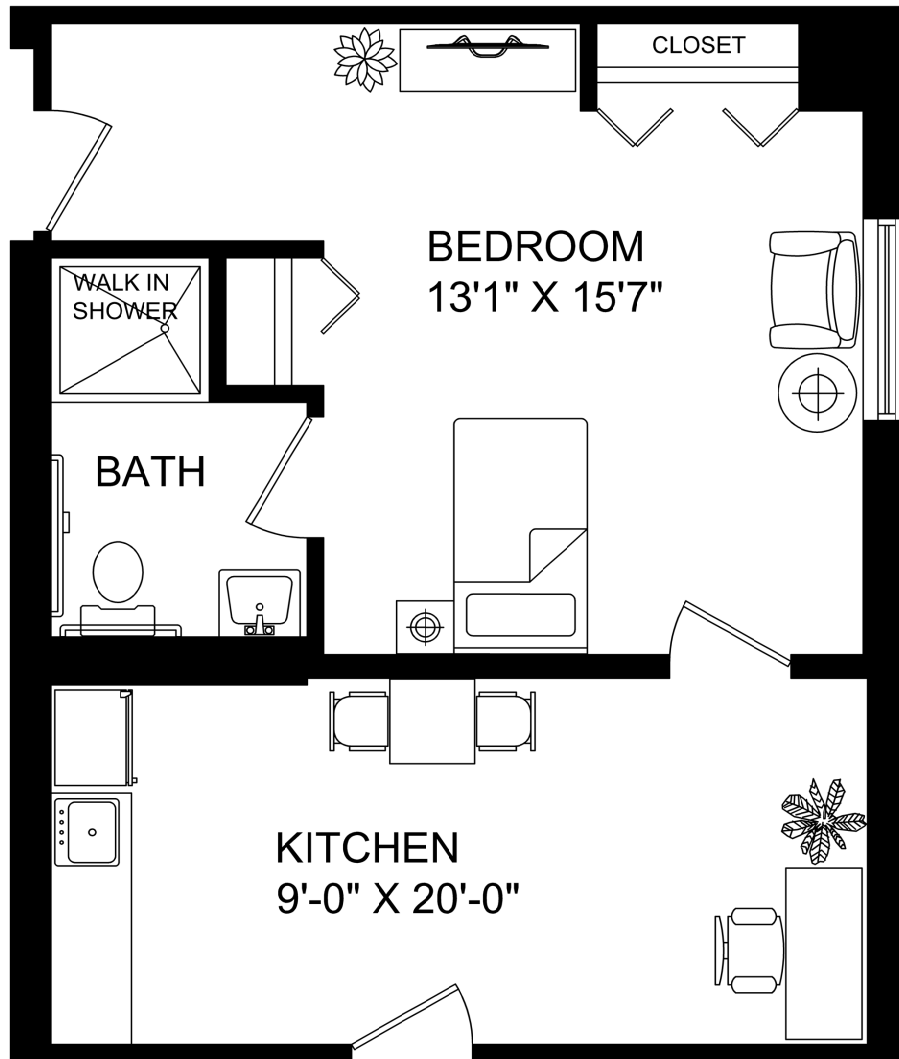

# The Magnolia {Studio Apartment}

Shown With Furniture, Approximately 283 Square Feet

703.834.9800  
www.TallOaksAL.com  
12052 N Shore Drive  
Reston, VA 20190

**Tall Oaks**  
ASSISTED  LIVING  
RISING TO NEW HEIGHTS

# The Magnolia {Studio Apartment}

Shown Without Furniture, Approximately 283 Square Feet

703.834.9800  
www.TallOaksAL.com  
12052 N Shore Drive  
Reston, VA 20190

**Tall Oaks**  
ASSISTED LIVING  
RISING TO NEW HEIGHTS

# The Aspen {Studio Deluxe Apartment}

Shown With Furniture, Approximately 500 Square Feet

703.834.9800  
www.TallOaksAL.com  
12052 N Shore Drive  
Reston, VA 20190

**Tall Oaks**  
ASSISTED LIVING  
RISING TO NEW HEIGHTS

# The Sycamore {One Bedroom Deluxe Apartment}

Shown With Furniture and Kitchenette, Approximately 567 Square Feet

703.834.9800  
www.TallOaksAL.com  
12052 N Shore Drive  
Reston, VA 20190

**Tall Oaks**  
ASSISTED  LIVING  
RISING TO NEW HEIGHTS