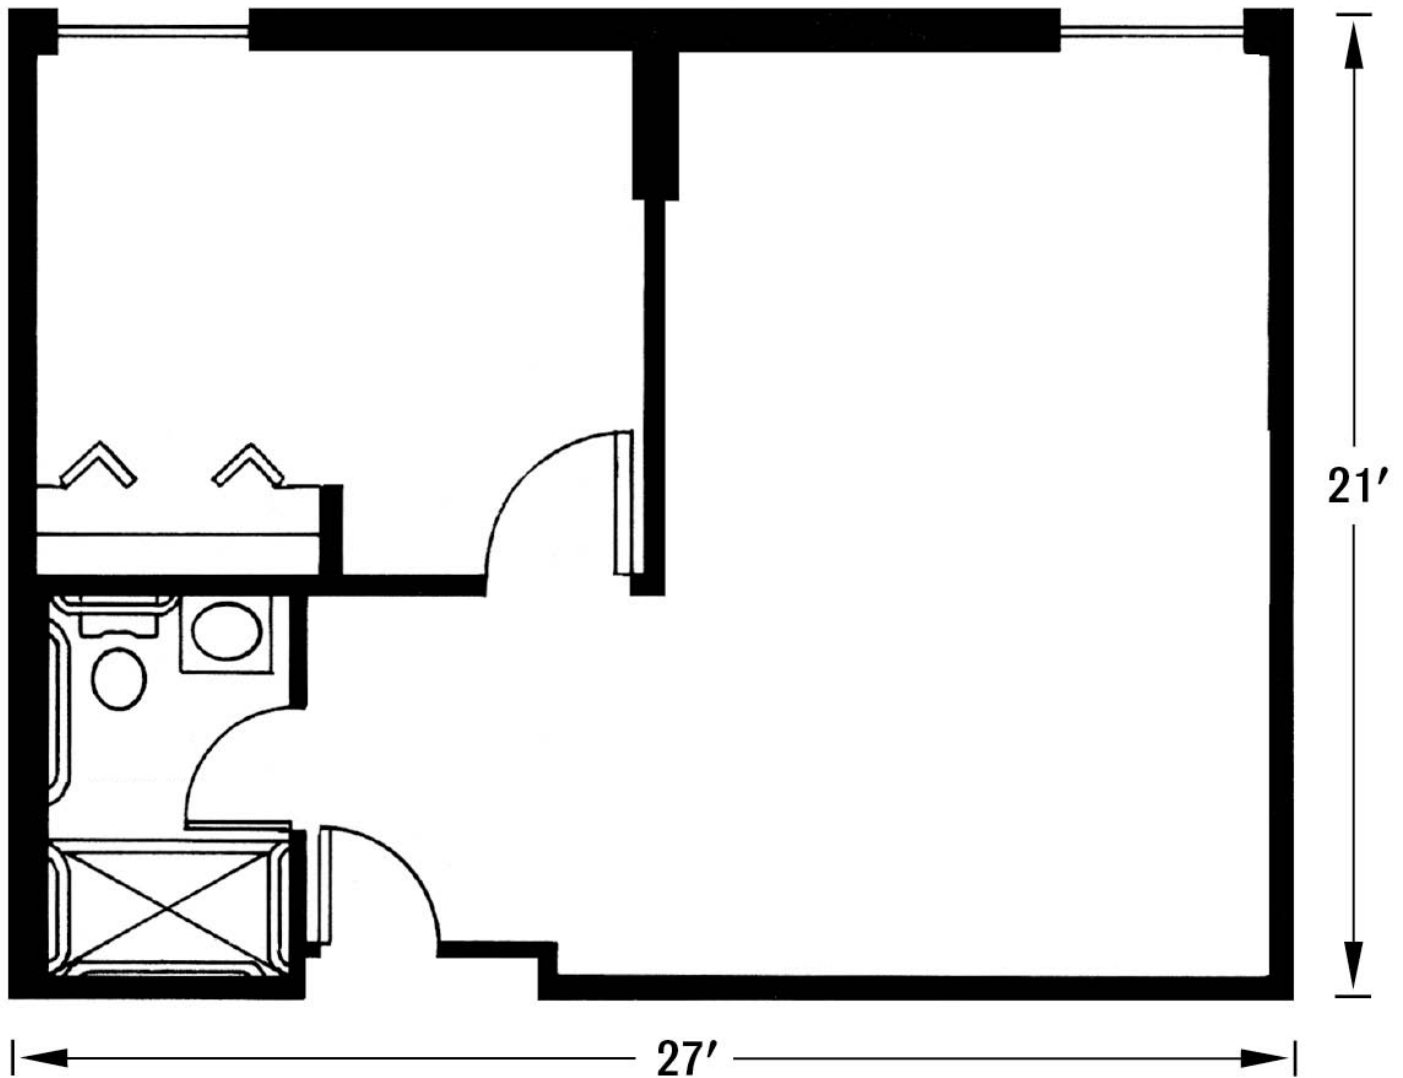

# The Sycamore {One Bedroom Deluxe Apartment}

Shown With Furniture, Approximately 567 Square Feet

703.834.9800  
www.TallOaksAL.com  
12052 N Shore Drive  
Reston, VA 20190

**Tall Oaks**  
ASSISTED  LIVING  
RISING TO NEW HEIGHTS

# The Sycamore {One Bedroom Deluxe Apartment}

Shown Without Furniture, Approximately 567 Square Feet

703.834.9800  
www.TallOaksAL.com  
12052 N Shore Drive  
Reston, VA 20190

**Tall Oaks**  
ASSISTED  LIVING  
RISING TO NEW HEIGHTS