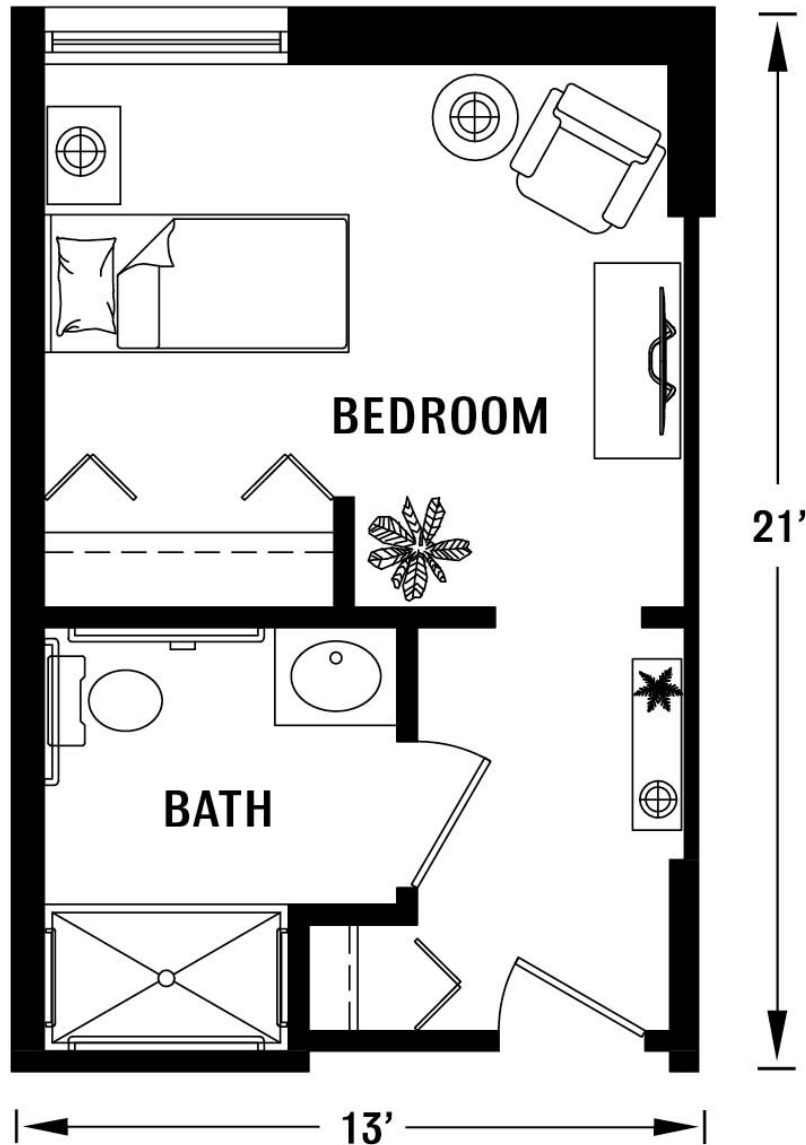

# The Oak {Studio Apartment}

Shown With Furniture, Approximately 336 Square Feet

703.834.9800  
www.TallOaksAL.com  
12052 N Shore Drive  
Reston, VA 20190

**Tall Oaks**  
ASSISTED  LIVING  
RISING TO NEW HEIGHTS

# The Oak {Studio Apartment}

Shown Without Furniture, Approximately 336 Square Feet

703.834.9800  
www.TallOaksAL.com  
12052 N Shore Drive  
Reston, VA 20190

**Tall Oaks**  
ASSISTED  LIVING  
RISING TO NEW HEIGHTS

# The Magnolia {Studio Apartment}

Shown With Furniture, Approximately 283 Square Feet

703.834.9800  
www.TallOaksAL.com  
12052 N Shore Drive  
Reston, VA 20190

**Tall Oaks**  
ASSISTED  LIVING  
RISING TO NEW HEIGHTS

# The Magnolia {Studio Apartment}

Shown Without Furniture, Approximately 283 Square Feet

703.834.9800  
www.TallOaksAL.com  
12052 N Shore Drive  
Reston, VA 20190

**Tall Oaks**  
ASSISTED LIVING  
RISING TO NEW HEIGHTS