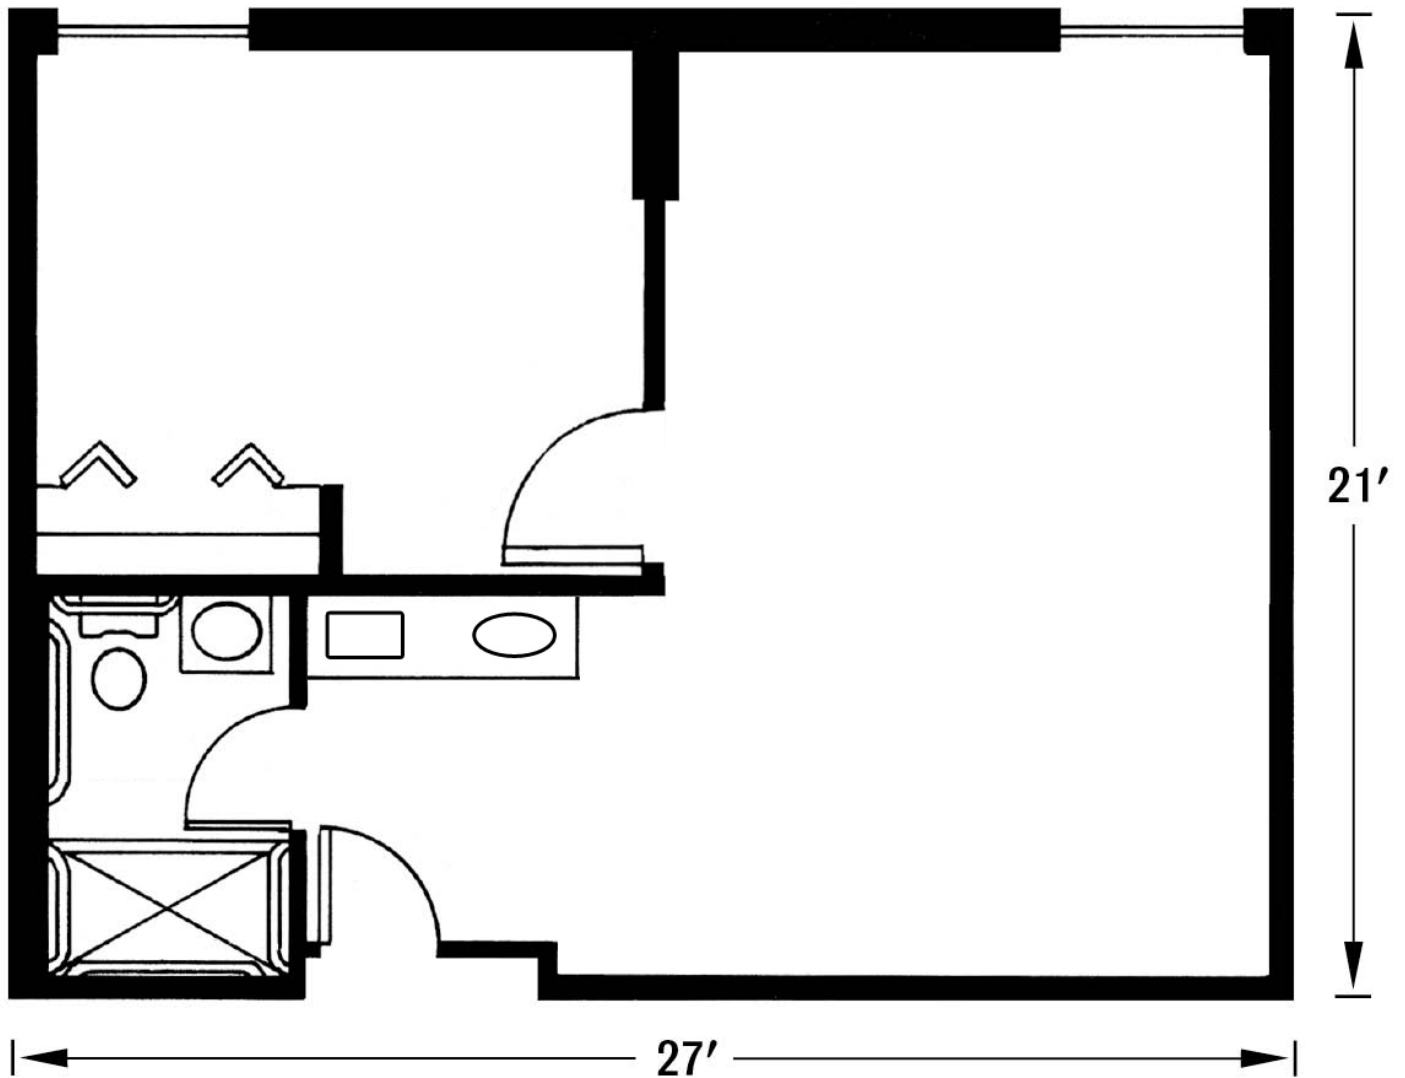

# The Sycamore {One Bedroom Deluxe Apartment}

Shown With Furniture and Kitchenette, Approximately 567 Square Feet

703.834.9800  
www.TallOaksAL.com  
12052 N Shore Drive  
Reston, VA 20190

**Tall Oaks**  
ASSISTED  LIVING  
RISING TO NEW HEIGHTS

# The Sycamore {One Bedroom Deluxe Apartment}

Shown Without Furniture and With Kitchenette,  
Approximately 567 Square Feet

703.834.9800  
[www.TallOaksAL.com](http://www.TallOaksAL.com)  
12052 N Shore Drive  
Reston, VA 20190