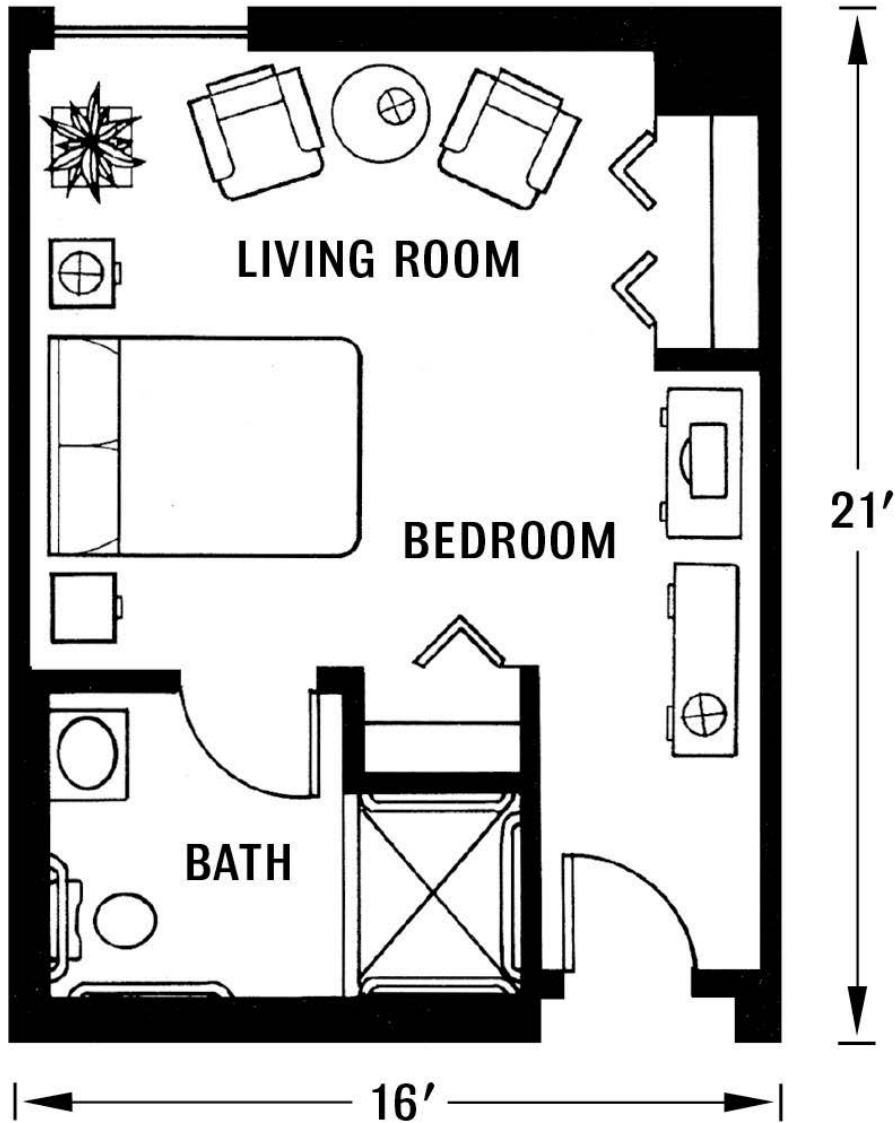

# The Oak {Studio Apartment}

Shown With Furniture, Approximately 336 Square Feet

703.834.9800  
www.TallOaksAL.com  
12052 N Shore Drive  
Reston, VA 20190

**Tall Oaks**  
ASSISTED  LIVING  
RISING TO NEW HEIGHTS

# The Oak {Studio Apartment}

Shown Without Furniture, Approximately 336 Square Feet

703.834.9800  
www.TallOaksAL.com  
12052 N Shore Drive  
Reston, VA 20190

**Tall Oaks**  
ASSISTED  LIVING  
RISING TO NEW HEIGHTS

# The Magnolia {Studio Apartment}

Shown With Furniture, Approximately 283 Square Feet

703.834.9800  
www.TallOaksAL.com  
12052 N Shore Drive  
Reston, VA 20190

**Tall Oaks**  
ASSISTED  LIVING  
RISING TO NEW HEIGHTS

# The Magnolia {Studio Apartment}

Shown Without Furniture, Approximately 283 Square Feet

703.834.9800  
www.TallOaksAL.com  
12052 N Shore Drive  
Reston, VA 20190

**Tall Oaks**  
ASSISTED LIVING  
RISING TO NEW HEIGHTS