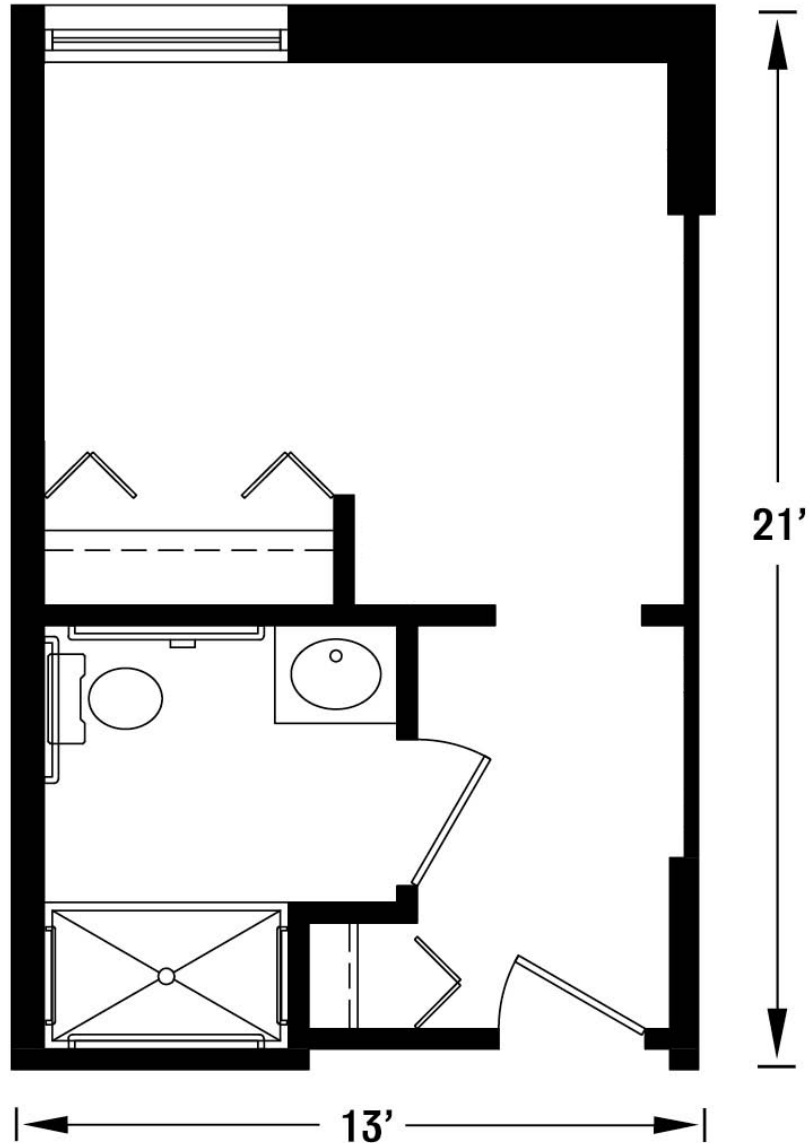

# The Oak {Studio Apartment}

Shown Without Furniture, Approximately 336 Square Feet

703.834.9800  
www.TallOaksAL.com  
12052 N Shore Drive  
Reston, VA 20190

**Tall Oaks**  
ASSISTED  LIVING  
RISING TO NEW HEIGHTS

# The Magnolia {Studio Apartment}

Shown With Furniture, Approximately 283 Square Feet

703.834.9800  
www.TallOaksAL.com  
12052 N Shore Drive  
Reston, VA 20190

**Tall Oaks**  
ASSISTED  LIVING  
RISING TO NEW HEIGHTS

# The Magnolia {Studio Apartment}

Shown Without Furniture, Approximately 283 Square Feet

703.834.9800  
www.TallOaksAL.com  
12052 N Shore Drive  
Reston, VA 20190

**Tall Oaks**  
ASSISTED LIVING  
RISING TO NEW HEIGHTS