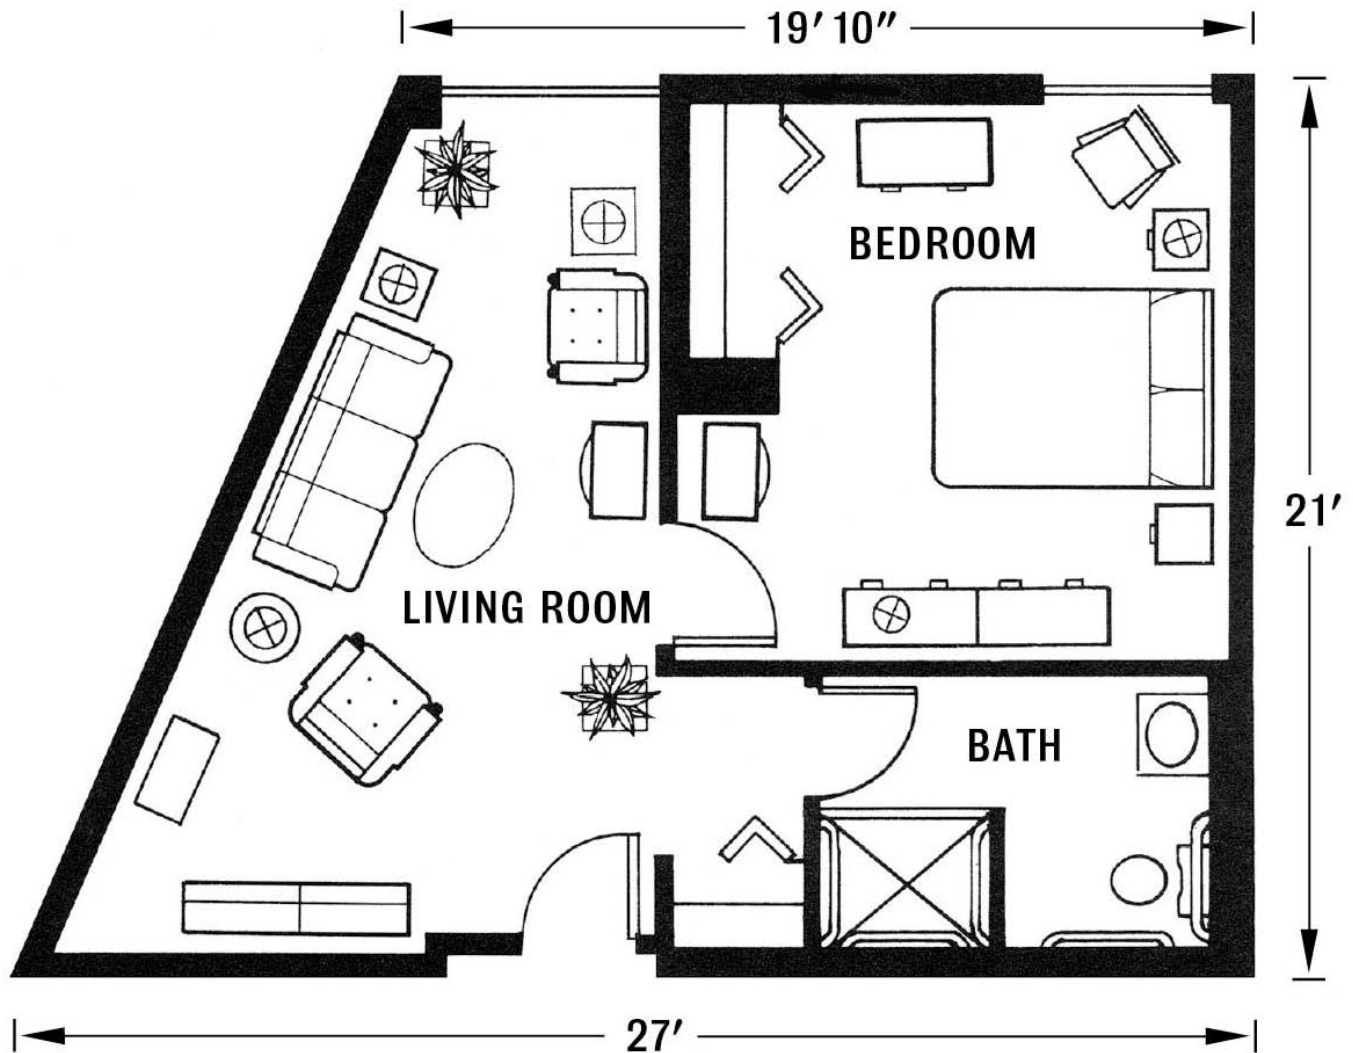

# The Sycamore {One Bedroom Deluxe Apartment}

Shown With Furniture, Approximately 567 Square Feet

703.834.9800  
www.TallOaksAL.com  
12052 N Shore Drive  
Reston, VA 20190

**Tall Oaks**  
ASSISTED  LIVING  
RISING TO NEW HEIGHTS

# The Sycamore {One Bedroom Deluxe Apartment}

Shown Without Furniture, Approximately 567 Square Feet

703.834.9800  
www.TallOaksAL.com  
12052 N Shore Drive  
Reston, VA 20190

**Tall Oaks**  
ASSISTED  LIVING  
RISING TO NEW HEIGHTS

# The Spruce {One Bedroom Apartment}

Shown With Furniture, Approximately 491 Square Feet

Also available with kitchenette.

703.834.9800  
www.TallOaksAL.com  
12052 N Shore Drive  
Reston, VA 20190

**Tall Oaks**  
ASSISTED LIVING  
RISING TO NEW HEIGHTS

# The Spruce {One Bedroom Apartment}

Shown Without Furniture, Approximately 491 Square Feet

**Also available with kitchenette.**

703.834.9800  
www.TallOaksAL.com  
12052 N Shore Drive  
Reston, VA 20190