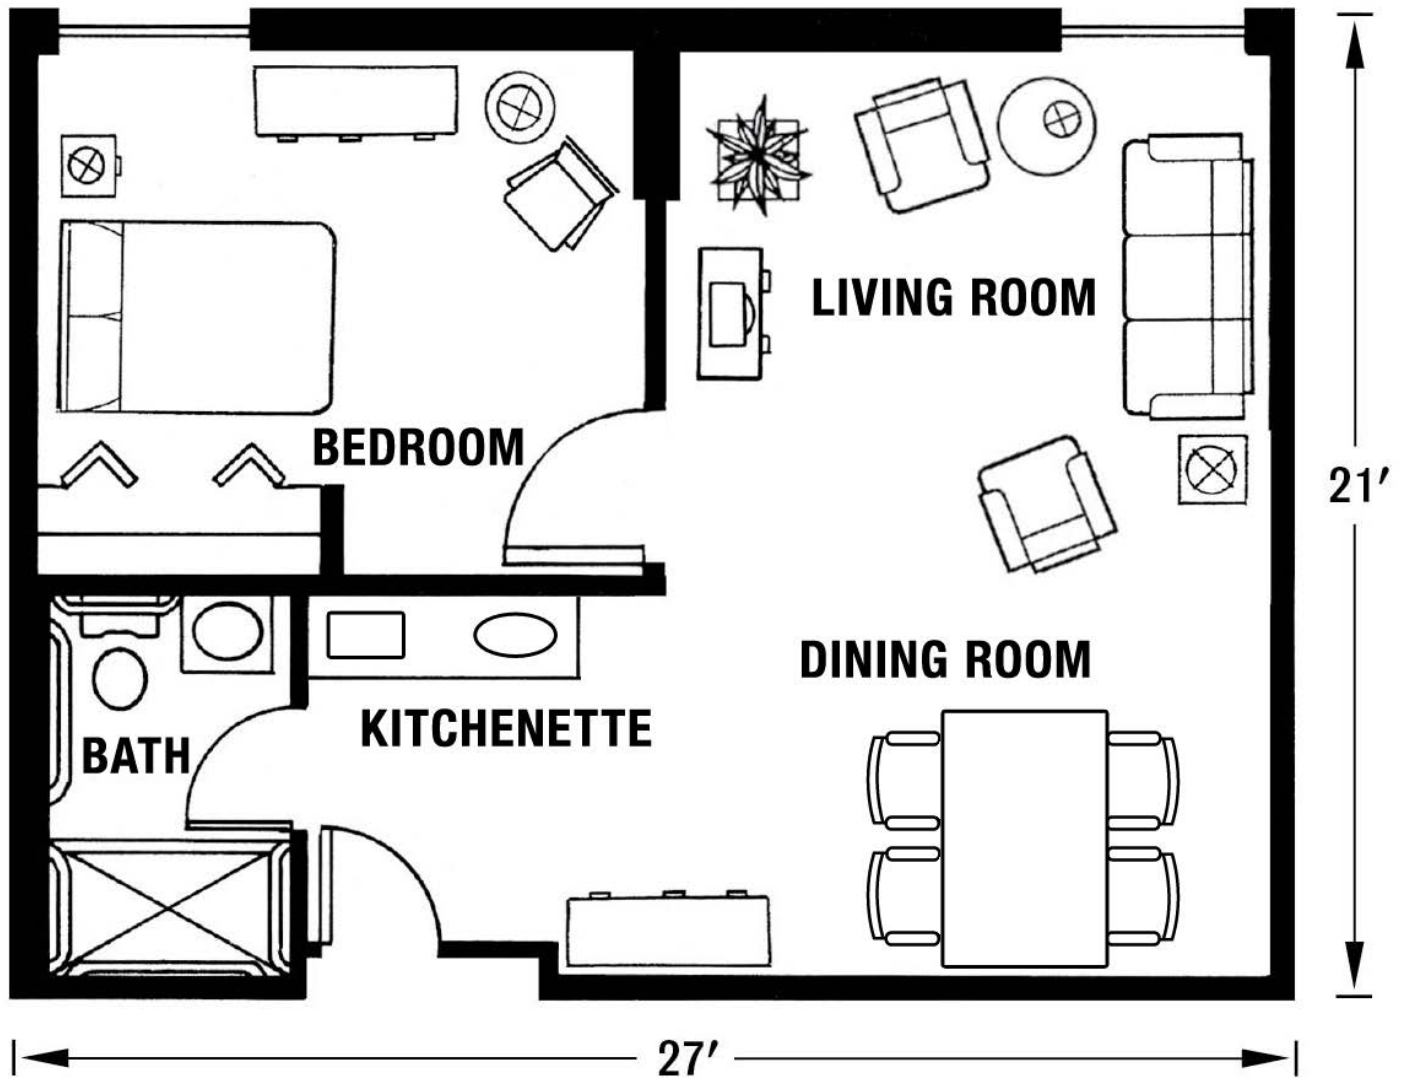

# The Aspen {Studio Deluxe Apartment}

Shown With Furniture, Approximately 500 Square Feet

703.834.9800  
www.TallOaksAL.com  
12052 N Shore Drive  
Reston, VA 20190

**Tall Oaks**  
ASSISTED LIVING  
RISING TO NEW HEIGHTS

# The Aspen {Studio Deluxe Apartment}

Shown Without Furniture, Approximately 500 Square Feet

703.834.9800  
www.TallOaksAL.com  
12052 N Shore Drive  
Reston, VA 20190

**Tall Oaks**  
ASSISTED  LIVING  
RISING TO NEW HEIGHTS

# The Sycamore {One Bedroom Deluxe Apartment}

Shown With Furniture and Kitchenette, Approximately 567 Square Feet

703.834.9800  
www.TallOaksAL.com  
12052 N Shore Drive  
Reston, VA 20190

**Tall Oaks**  
ASSISTED  LIVING  
RISING TO NEW HEIGHTS

# The Sycamore {One Bedroom Deluxe Apartment}

Shown Without Furniture and With Kitchenette,  
Approximately 567 Square Feet

703.834.9800  
[www.TallOaksAL.com](http://www.TallOaksAL.com)  
12052 N Shore Drive  
Reston, VA 20190