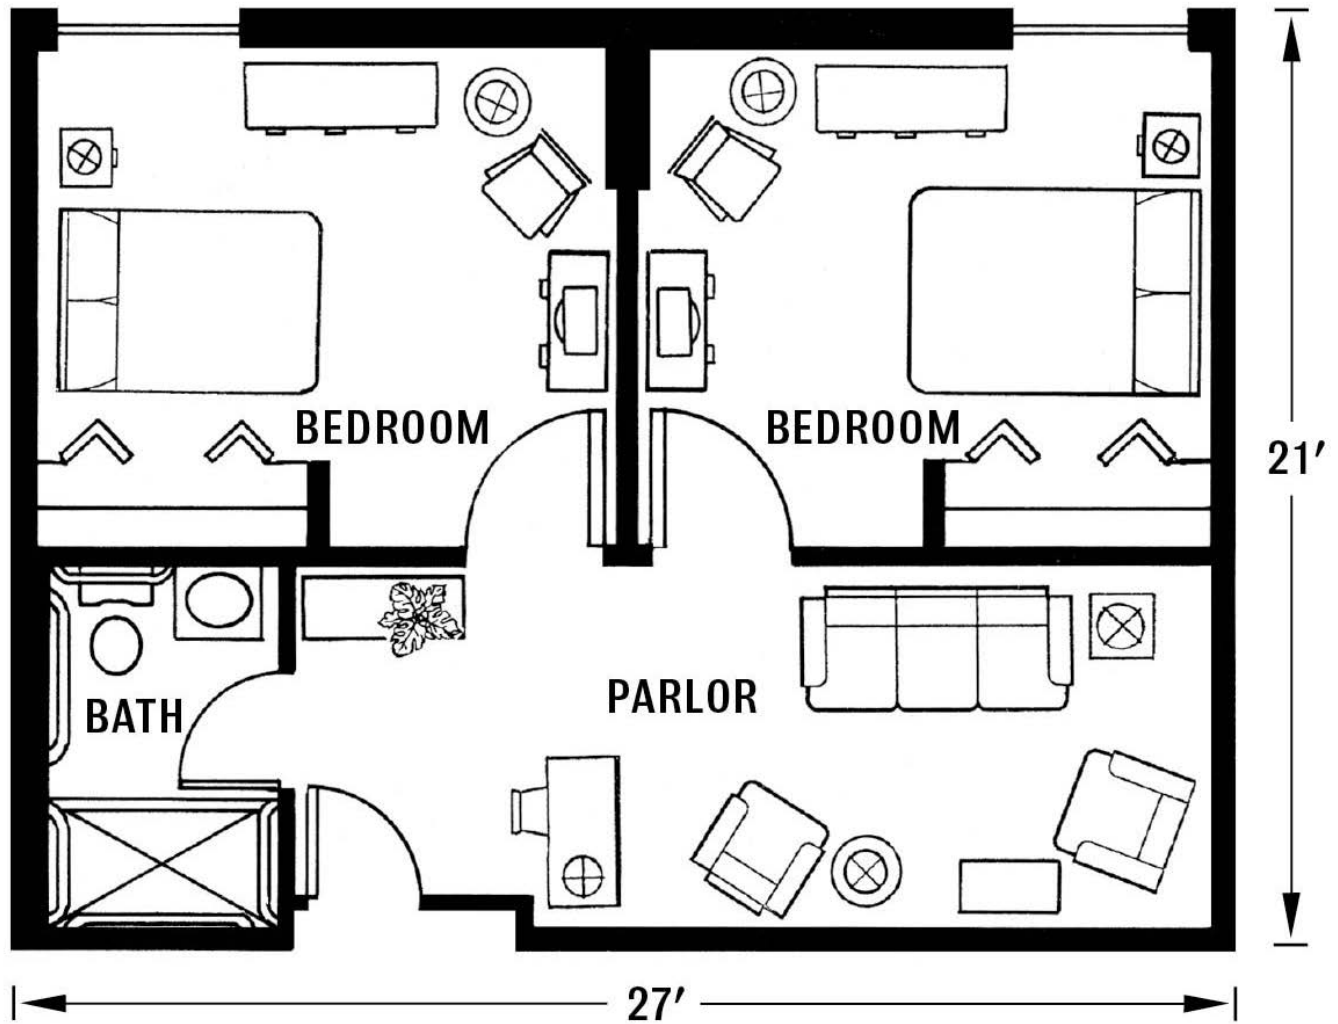

The Cottonwood {Companion Two Bedroom}

Shown With Furniture, Approximately 567 Square Feet

703.834.9800
www.TallOaksAL.com
12052 N Shore Drive
Reston, VA 20190

Tall Oaks
ASSISTED LIVING
RISING TO NEW HEIGHTS