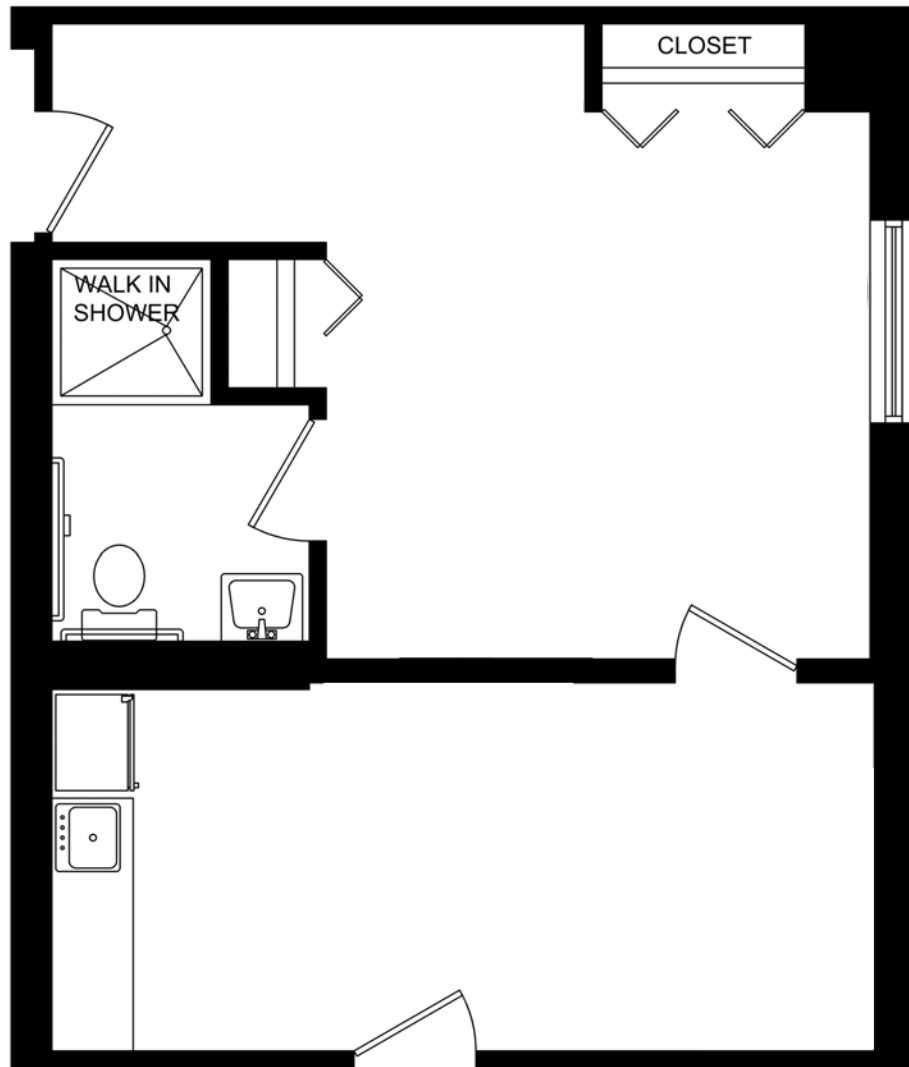

# The Magnolia {Studio Apartment}

Shown Without Furniture, Approximately 283 Square Feet

703.834.9800  
www.TallOaksAL.com  
12052 N Shore Drive  
Reston, VA 20190

**Tall Oaks**  
ASSISTED LIVING  
RISING TO NEW HEIGHTS

# The Aspen {Studio Deluxe Apartment}

Shown With Furniture, Approximately 500 Square Feet

703.834.9800  
www.TallOaksAL.com  
12052 N Shore Drive  
Reston, VA 20190

**Tall Oaks**  
ASSISTED LIVING  
RISING TO NEW HEIGHTS

# The Aspen {Studio Deluxe Apartment}

Shown Without Furniture, Approximately 500 Square Feet

703.834.9800  
www.TallOaksAL.com  
12052 N Shore Drive  
Reston, VA 20190

**Tall Oaks**  
ASSISTED  LIVING  
RISING TO NEW HEIGHTS

# The Sycamore {One Bedroom Deluxe Apartment}

Shown With Furniture and Kitchenette, Approximately 567 Square Feet

703.834.9800  
www.TallOaksAL.com  
12052 N Shore Drive  
Reston, VA 20190

**Tall Oaks**  
ASSISTED  LIVING  
RISING TO NEW HEIGHTS